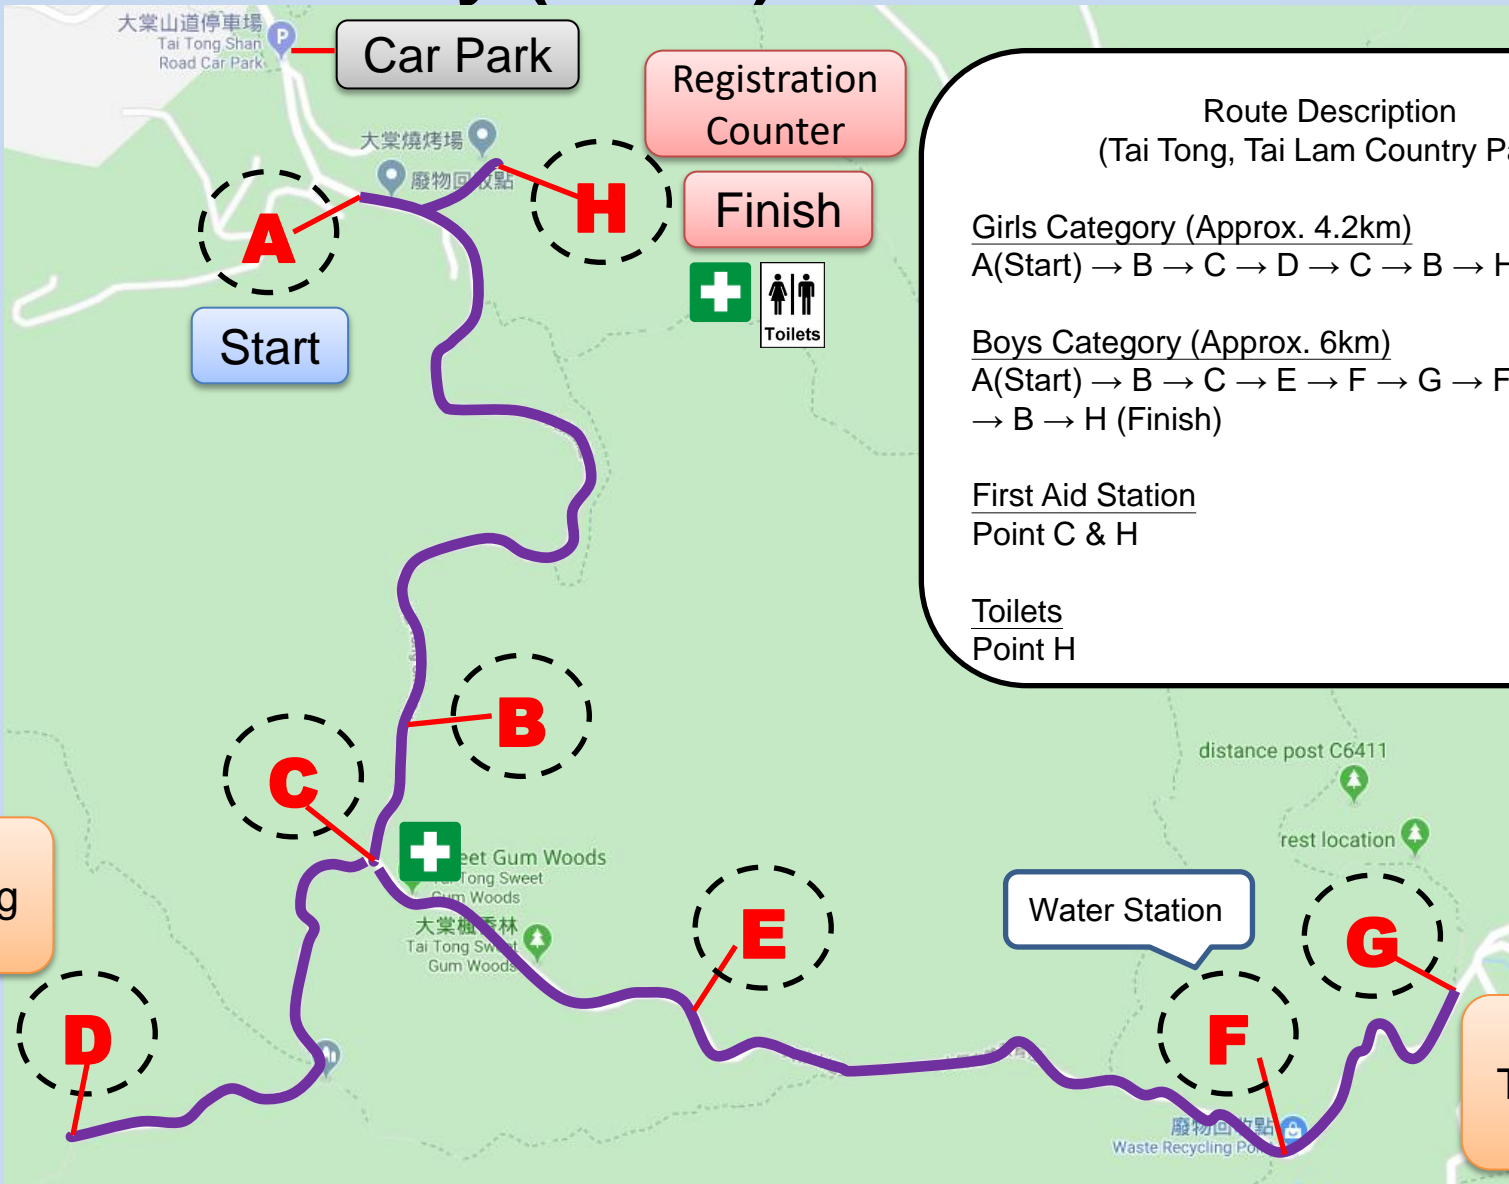

All Hong Kong Schools Jing Ying Cross Country (Team) Tournament 2023-2024

Route Description (Tai Tong, Tai Lam Country Park)

Girls Category (Approx. 4.2km)

A(Start) → B → C → D → C → B → H (Finish)

Boys Category (Approx. 6km)

A(Start) → B → C → E → F → G → F → E → C → B → H (Finish)

First Aid Station

Point C & H

Toilets

Point H