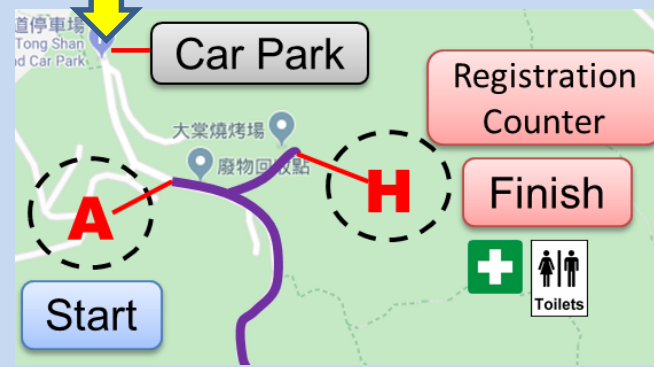

All Hong Kong Schools Jing Ying Cross Country (Team) Tournament 2025-2026

- Car Park (Drop off area)