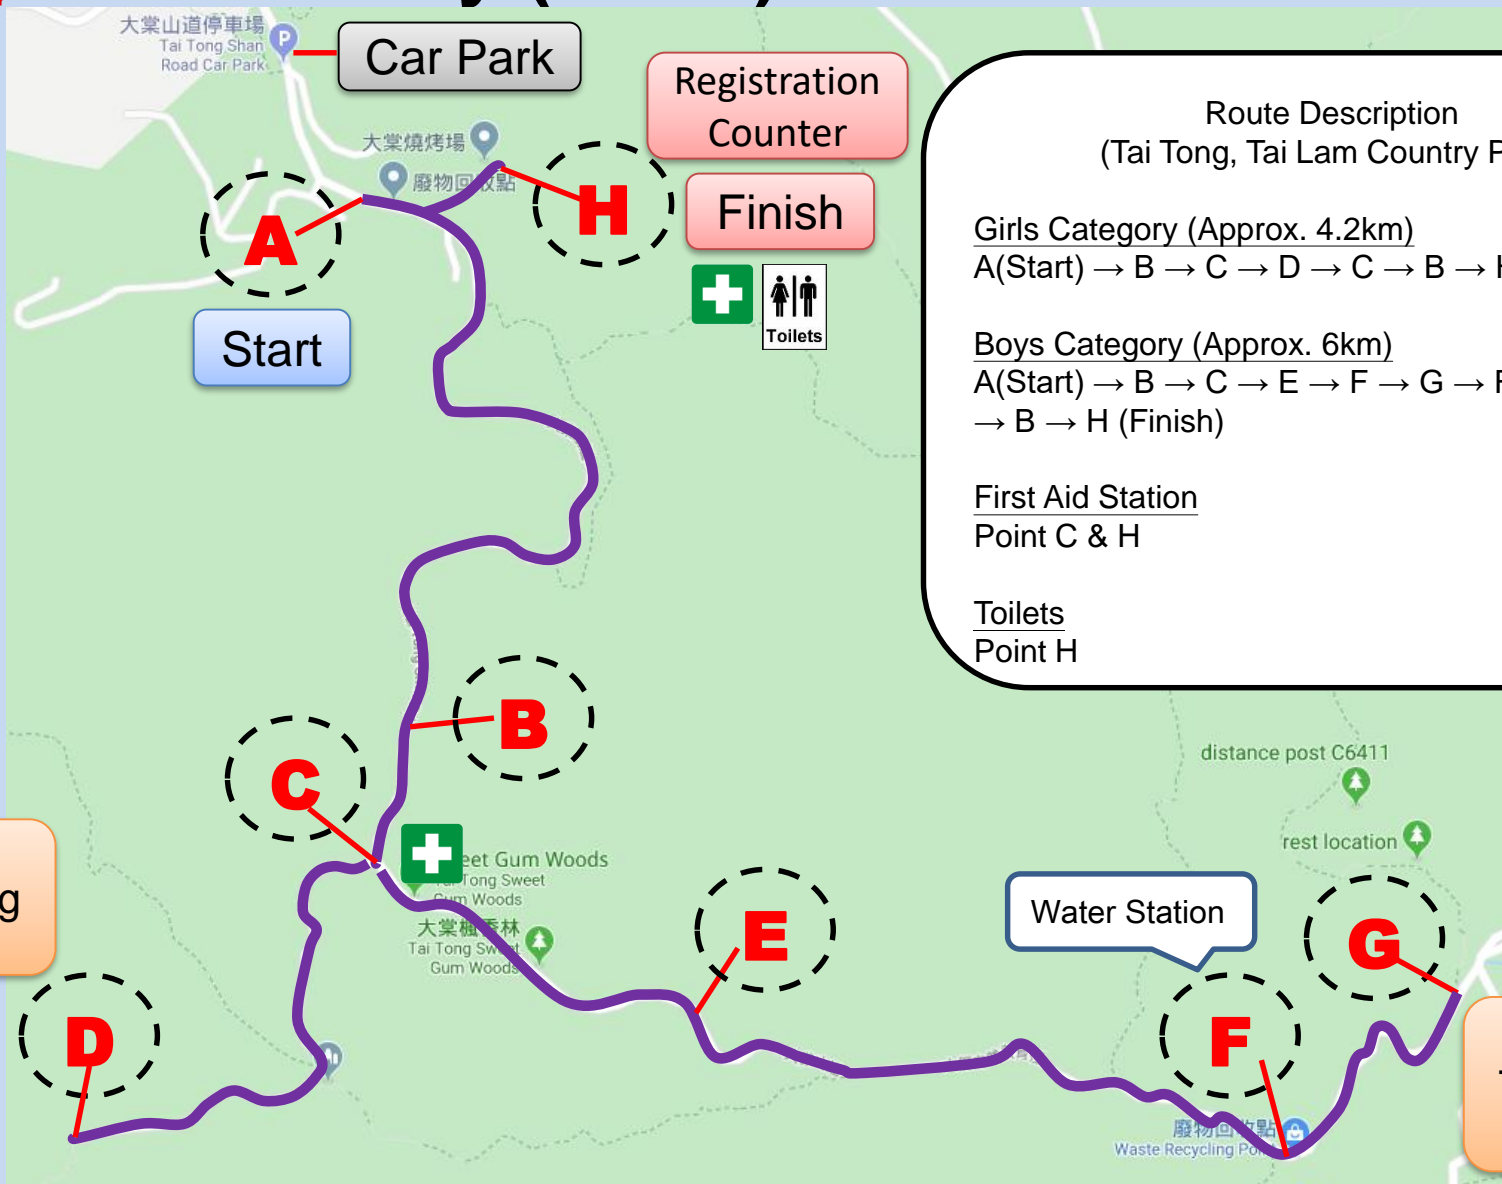

Competition Schedule

Girls	
09:30-10:00	Reporting Time
10:10	Briefing of Girls' Category (at starting point – Point A)
10:30	Starting Time

Boys	
10:00-10:30	Reporting Time
10:40	Briefing of Boys' Category (at starting point – Point A)
11:00	Starting Time

Prize Presentation
12:00

All Hong Kong Schools Jing Ying Cross Country (Team) Tournament 2025-2026

Route Description (Tai Tong, Tai Lam Country Park)

Girls Category (Approx. 4.2km)

A(Start) → B → C → D → C → B → H (Finish)

Boys Category (Approx. 6km)

A(Start) → B → C → E → F → G → F → E → C → B → H (Finish)

First Aid Station

Point C & H

Toilets

Point H

Girls
Turning
Point

Boys
Turning
Point